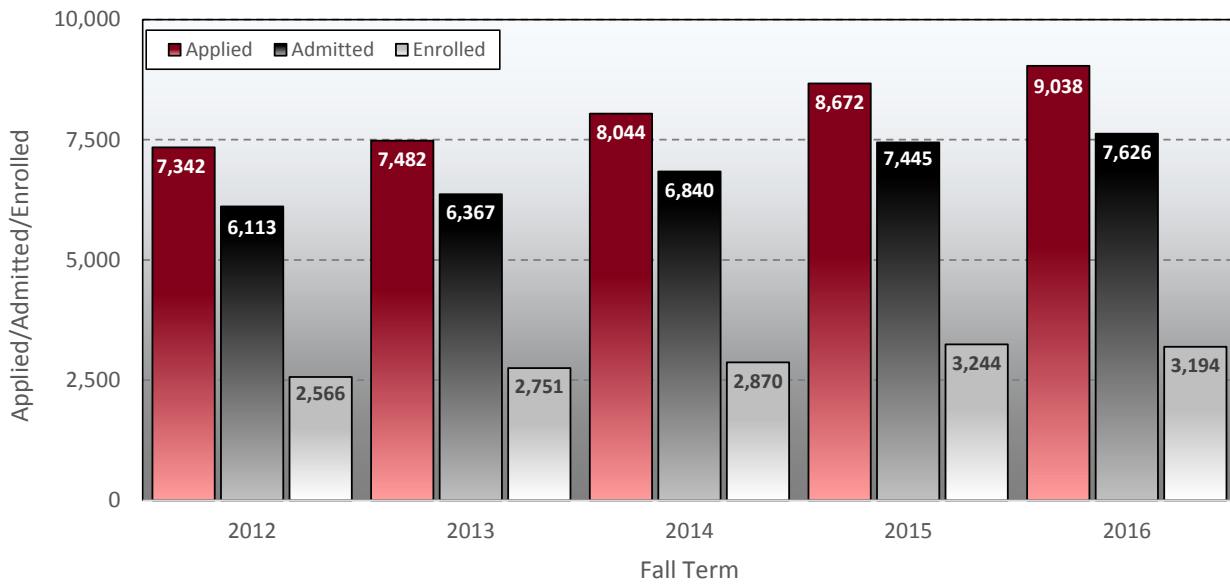

MISSOURI STATE UNIVERSITY FACTBOOK
 First-Time Undergraduates and Undergraduate Transfers

Chart 3. First-Time Undergraduate Admissions by Fall Term

Note: Data table available in Appendix in Table A3.
 Source: IPEDS Institutional Characteristics Survey and IPEDS Admissions Survey

Chart 4. Undergraduate Transfer Admissions by Fall Term

Note: Data table available in Appendix in Table A4.
 Source: Common Data Set Section D