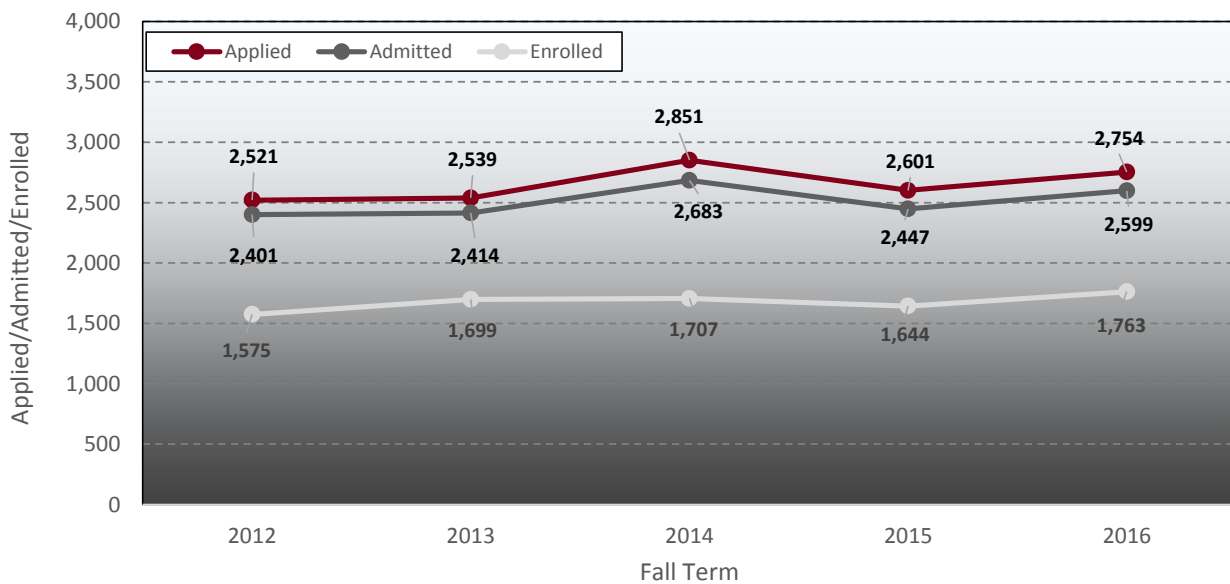

MISSOURI STATE UNIVERSITY FACTBOOK
 First-Time Undergraduates and Undergraduate Transfers

Chart 3. First-Time Undergraduate Admissions by Fall Term

Note: Data table available in Appendix in Table A3.
 Source: IPEDS Institutional Characteristics Survey and IPEDS Admissions Survey

Chart 4. Undergraduate Transfer Admissions by Fall Term

Note: Data table available in Appendix in Table A4.
 Source: Common Data Set Section D