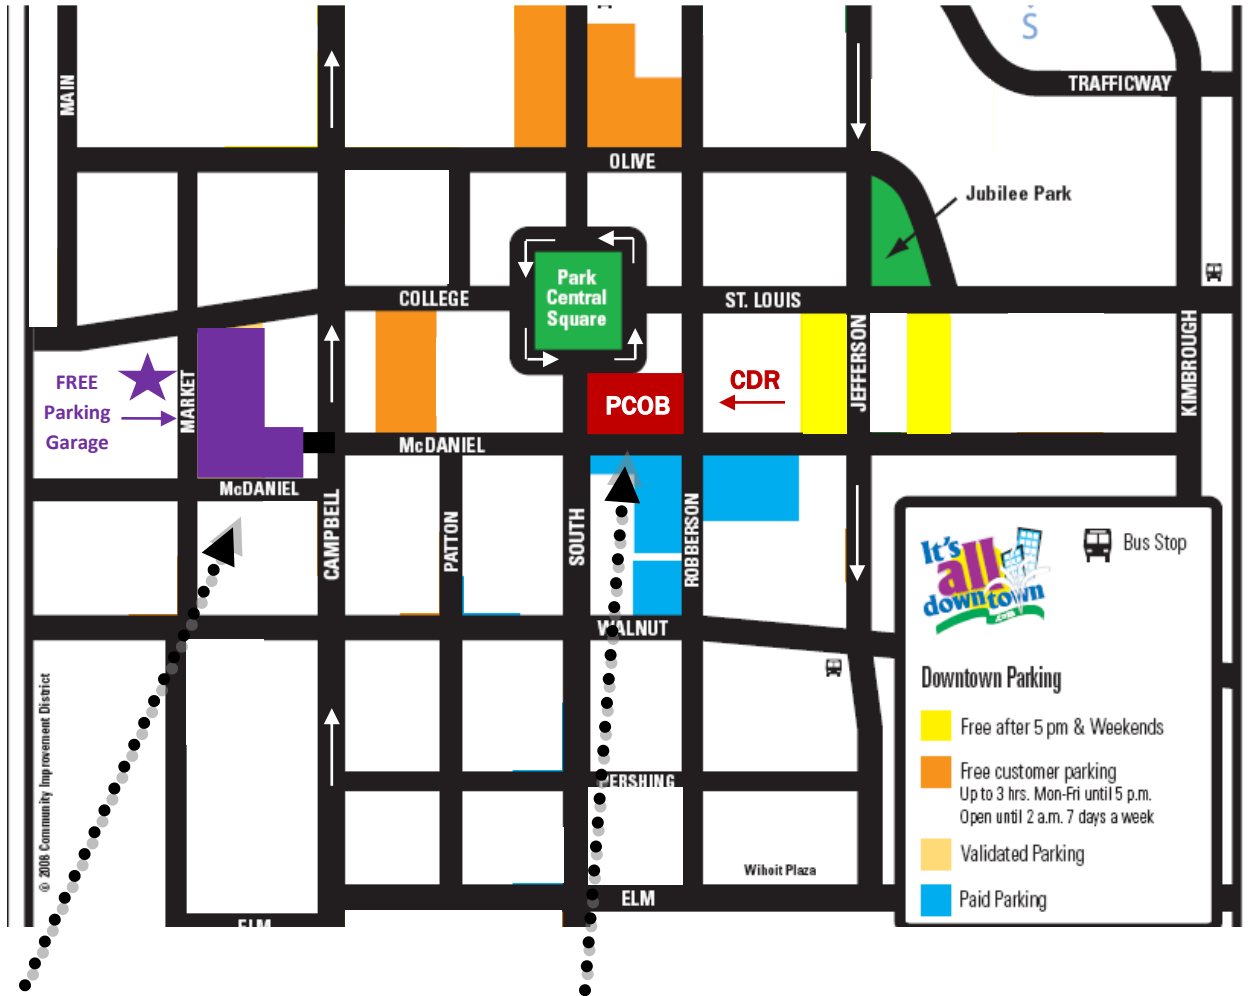

Map to the Center for Dispute Resolution

Physical Address: 117 Park Central Square, room 212, Springfield MO 65806

Phone: (417) 836-8831

Email: CDR@MissouriState.edu

Recommended Parking Location:

Parking College Station Parking Garage is free. The entrance to this parking garage is at Campbell and McDaniel. This parking garage is a 3-4 minute walk from the PCOB where the CDR is located.

PCOB: We are located in the **Park Central Office Building** (PCOB) on the corner of South and McDaniel on the square. Enter on the North or West side of the building (off the square). Go to the 2nd floor; the CDR is located just to the left of the stairs in the corner office.

The north entrance of the PCOB.

The north-west corner of the PCOB.