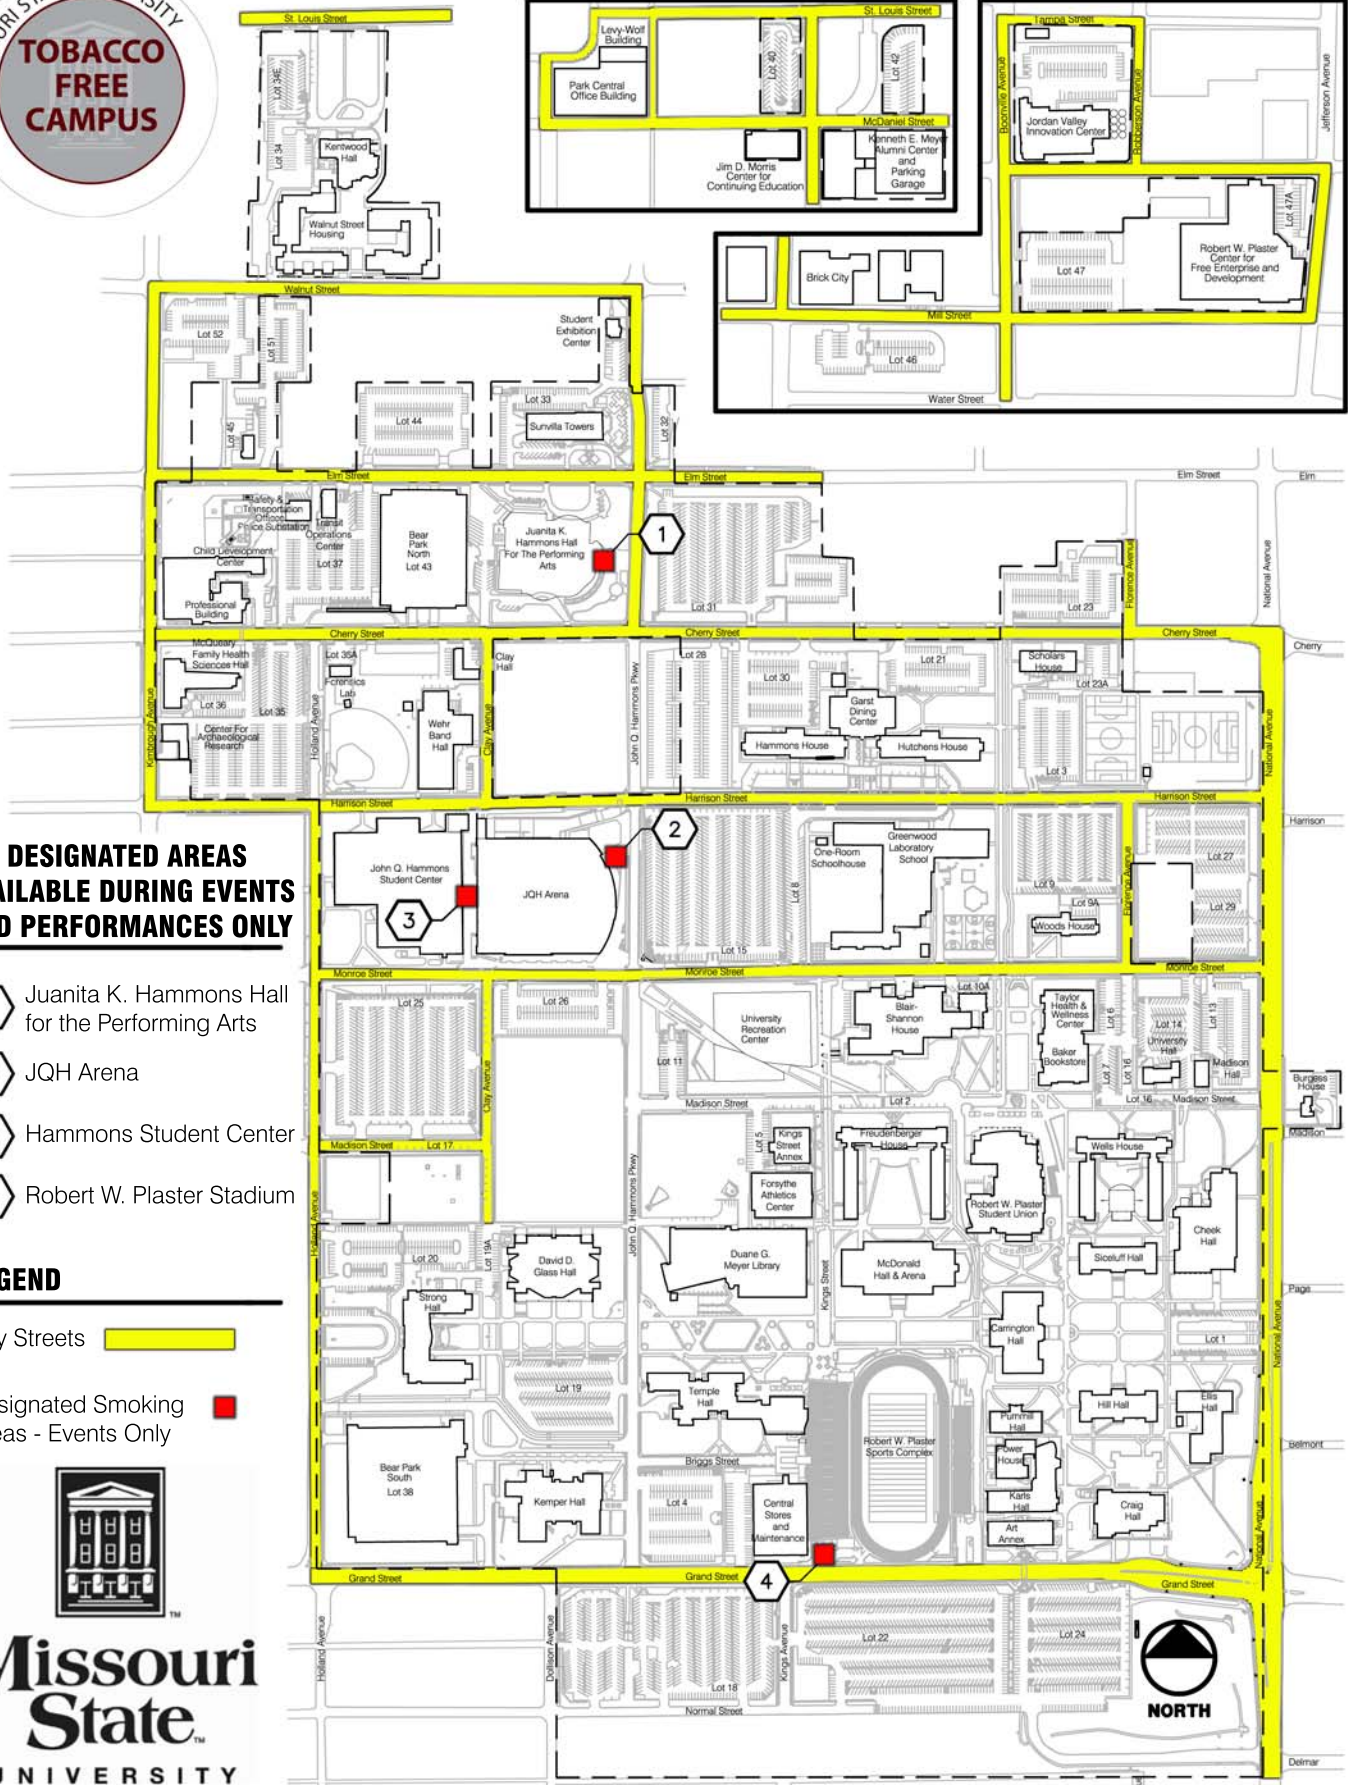

EVENTS ONLY - SMOKING EXCEPTIONS

DOWNTOWN

IDEA COMMONS

DESIGNATED AREAS AVAILABLE DURING EVENTS AND PERFORMANCES ONLY

- ① Juanita K. Hammons Hall for the Performing Arts
- ② JQH Arena
- ③ Hammons Student Center
- ④ Robert W. Plaster Stadium

LEGEND

City Streets

Designated Smoking Areas - Events Only

Missouri State
UNIVERSITY