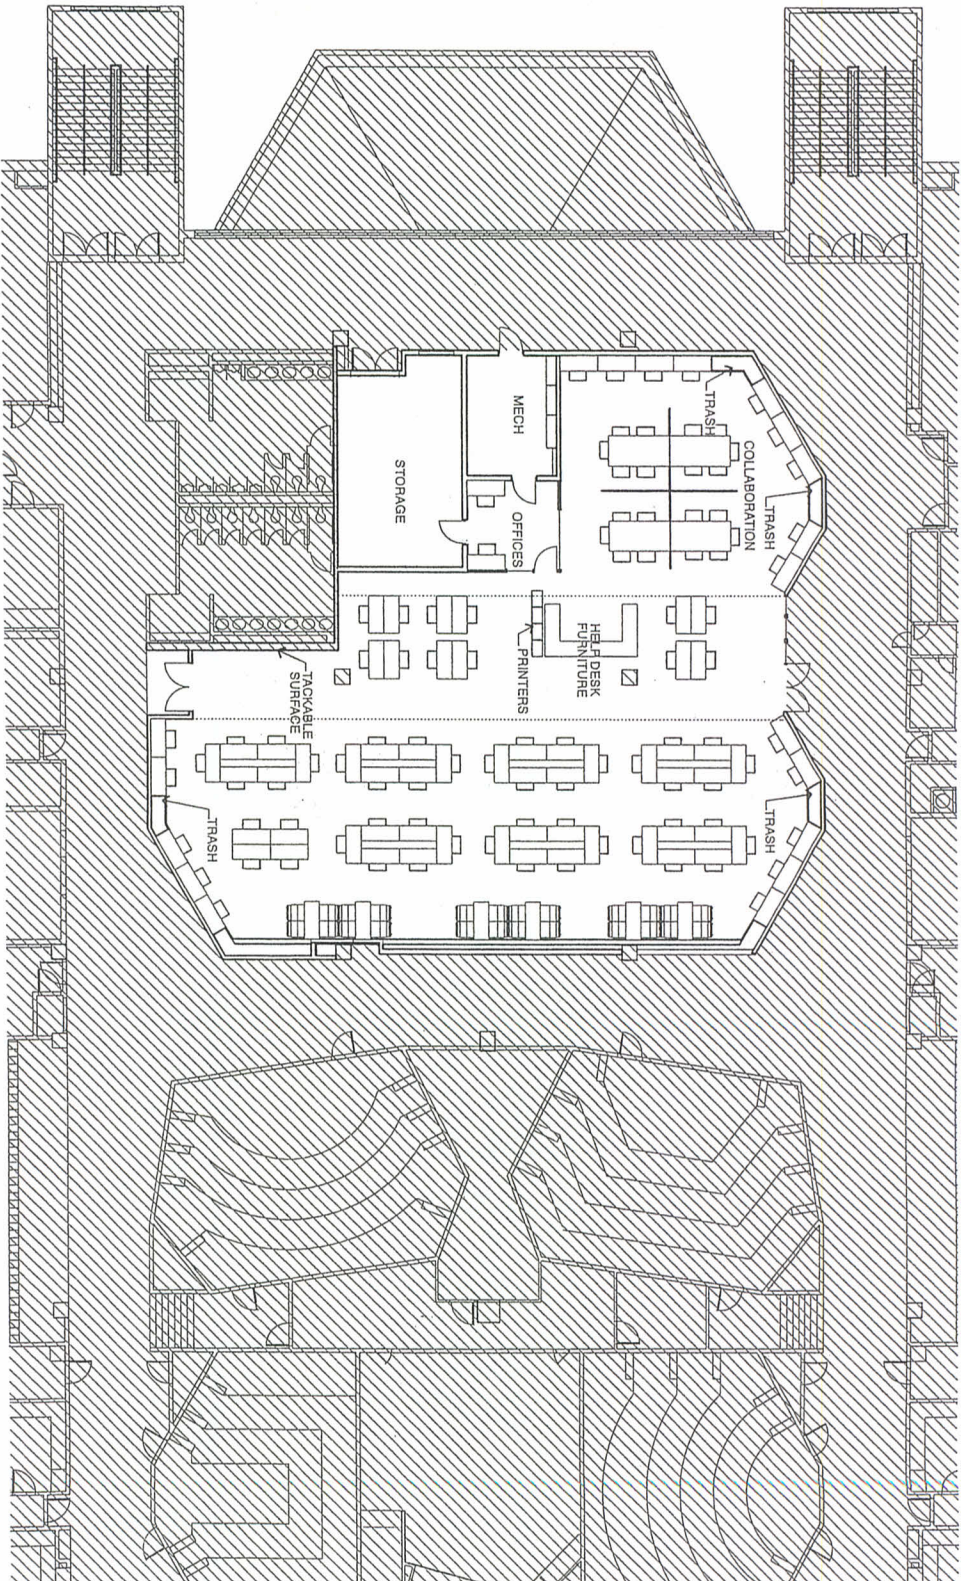

1 SECOND FLOOR
Scale: 1/16" = 1'-0"

WORKSTATIONS- 77
COLLABORATION COMPUTERS- 20 (4 TABLES)
BIX CHAIRS- 24
TOTAL- 121 SEATS

Revised:	12.17.12
Scale:	AS NOTED
Drawn:	MWHEELER
Checked:	MWHEELER
Job:	130710-004