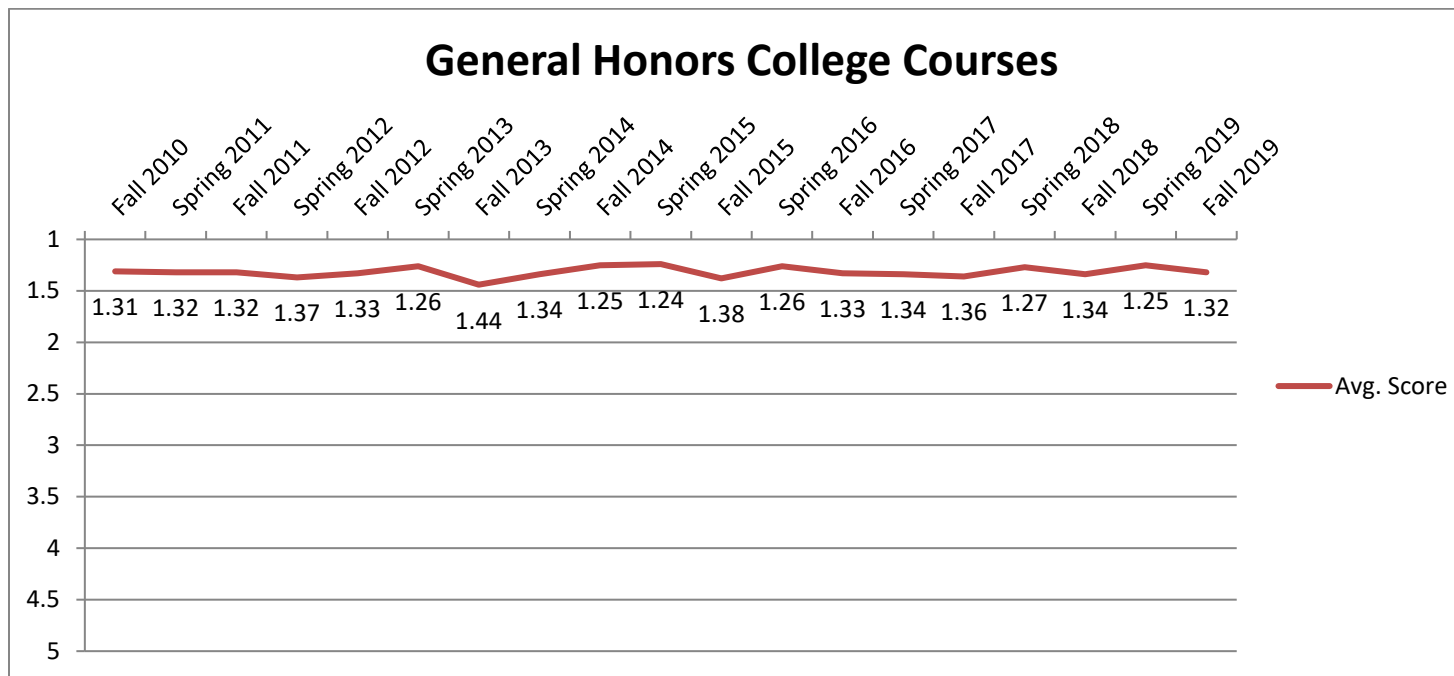

# Honors College Course Evaluations 2010-Present

Honors College students complete course evaluations at the end of each academic semester. Honors College course evaluations use a **scale of 1.00-5.00, with 1.00** representing a perfect evaluation score.

## Freshman Honors Seminar

Fall 2011 UHC 110 evaluation scores are not available.

Missouri State University Honors College

Updated January 23, 2020