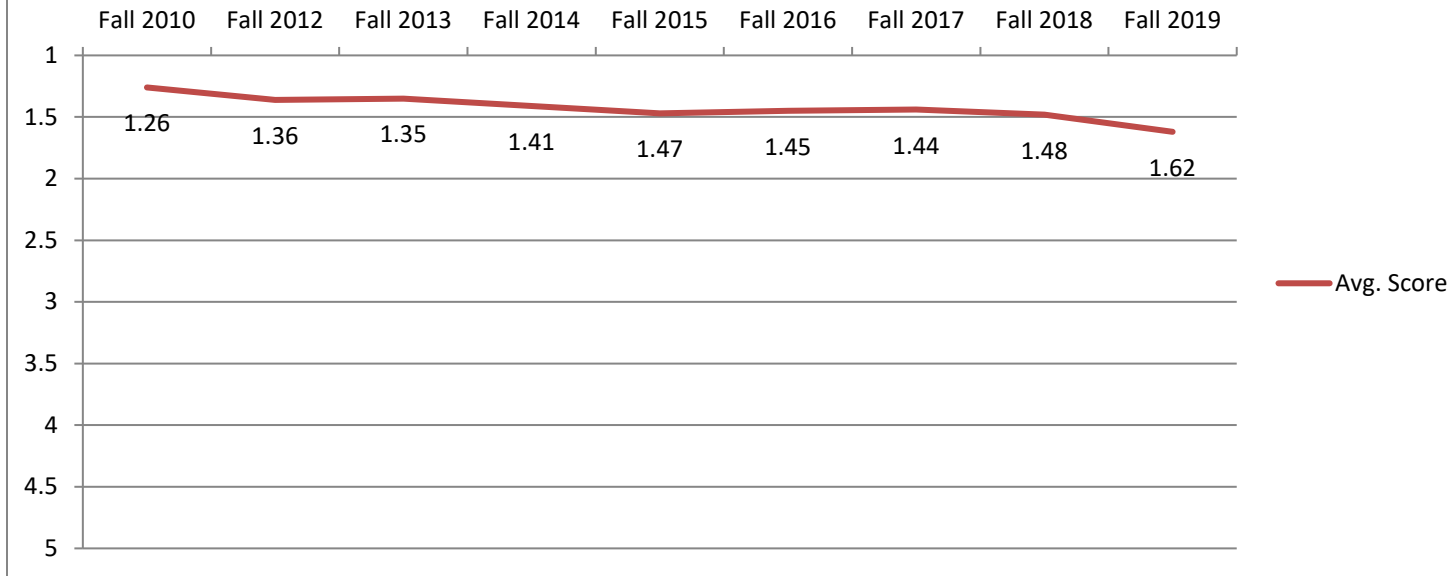

Freshman Honors Seminar

Fall 2011 UHC 110 evaluation scores are not available.

Missouri State University Honors College

Updated January 23, 2020