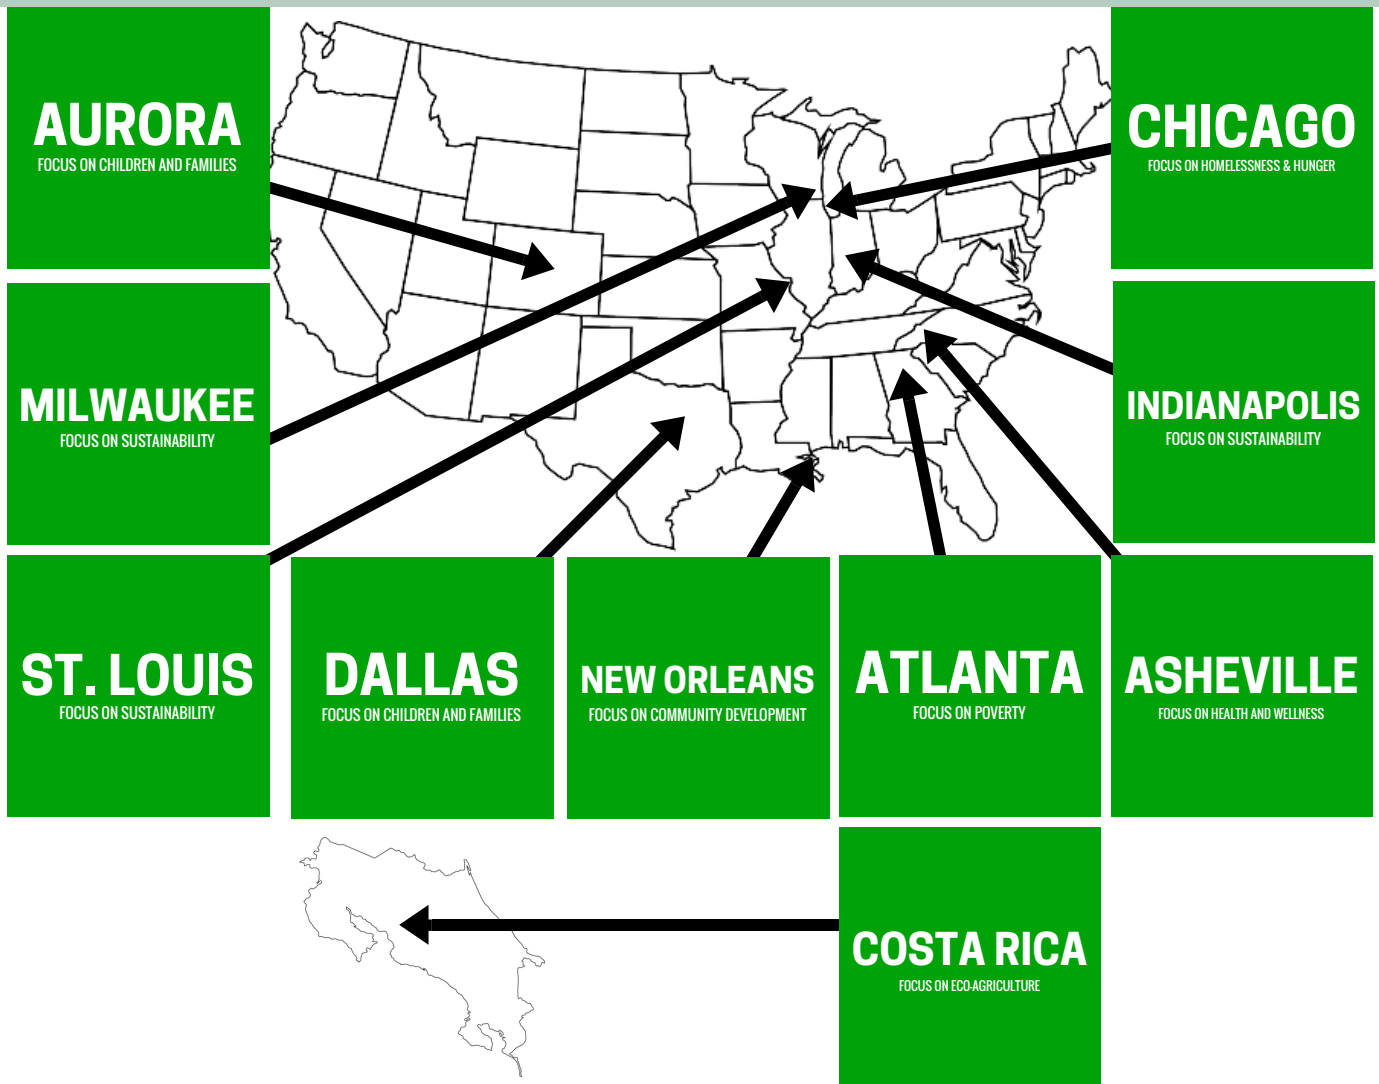

missouristate.edu/volunteer

blogs.missouristate.edu/immersion