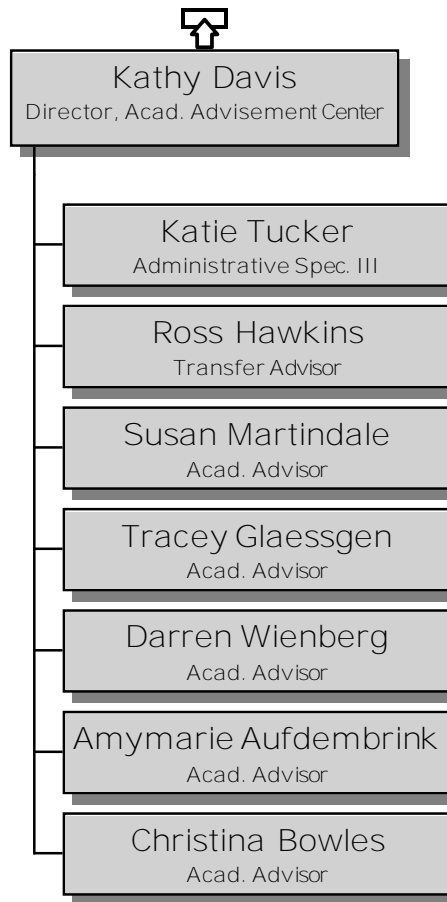

Provost Organizational Chart

Last Modified 5/3/2012

Kelly Cara
Assessment Research Coordinator

Susan Willingham
Admin. Assistant II

Valerie Cummings
Director of Publications and Marketing

Phillip Secca
Sr. Graphic Designer

Gary Rader
Director Online Ed Dev & Policy

Teressa Arnette
Administrative Asst II