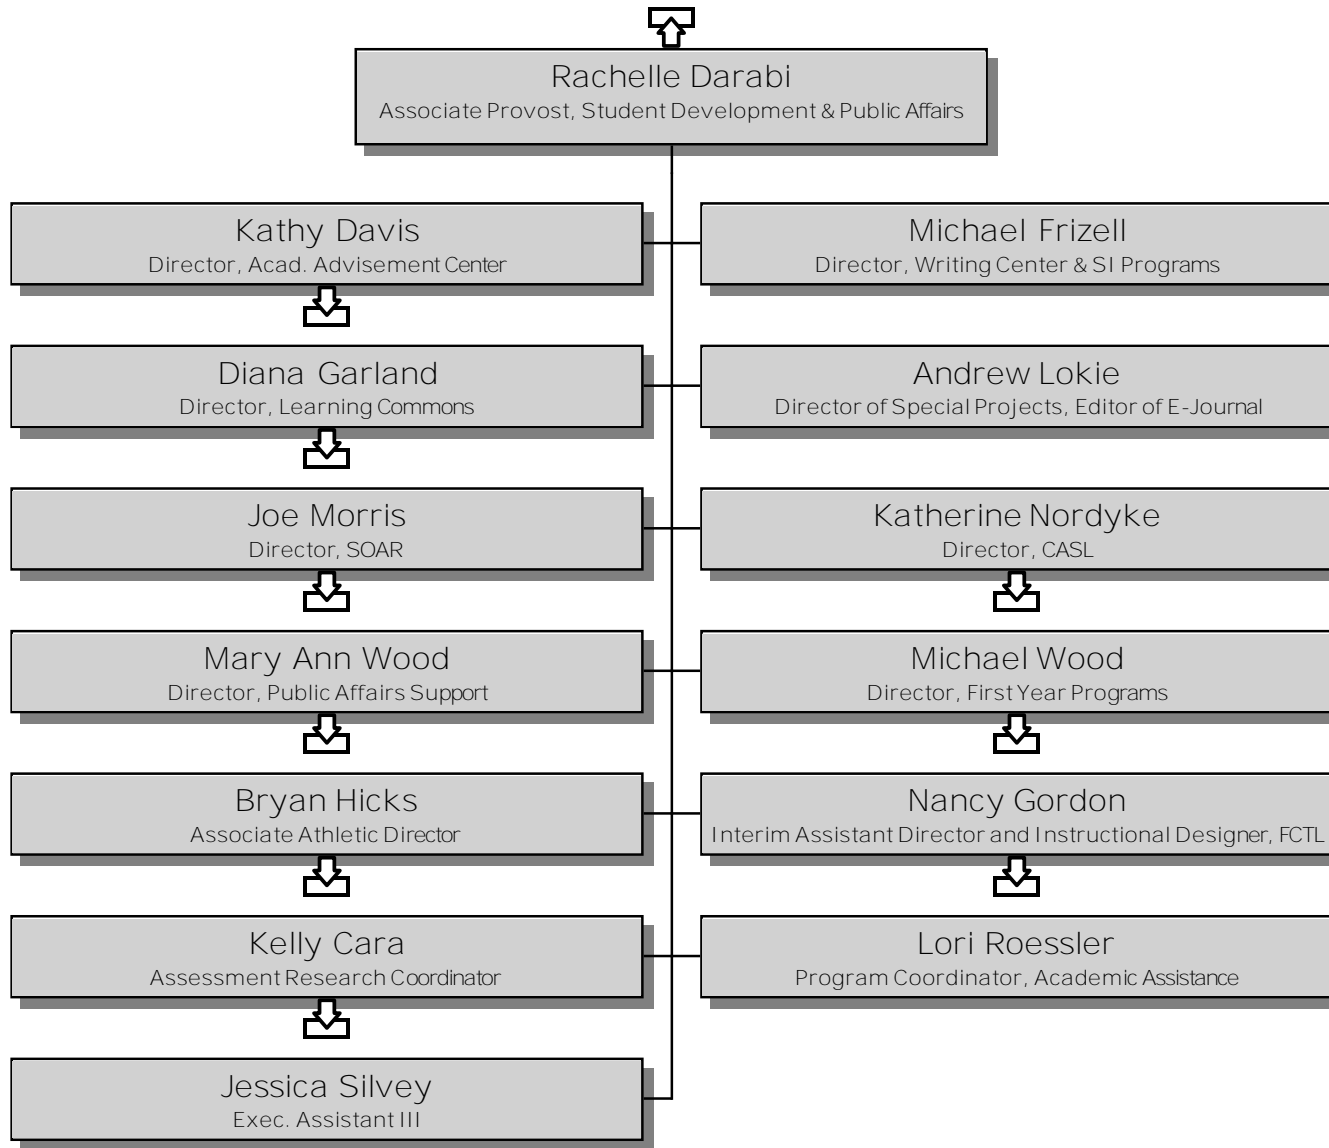

Provost Organizational Chart

Last Modified 5/3/2012

Kelly Cara
Assessment Research Coordinator

Susan Willingham
Admin. Assistant II

Valerie Cummings
Director of Publications and Marketing

Phillip Secca
Sr. Graphic Designer

Gary Rader
Director Online Ed Dev & Policy

Teressa Arnette
Administrative Asst II