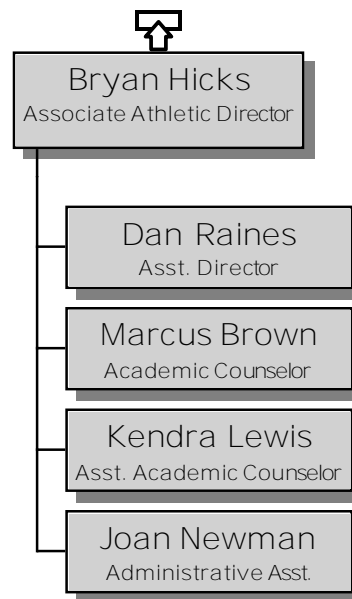

Provost Organizational Chart

Last Modified 5/3/2012

Kelly Cara
Assessment Research Coordinator

Susan Willingham
Admin. Assistant II

Valerie Cummings
Director of Publications and Marketing

Phillip Secca
Sr. Graphic Designer

Gary Rader
Director Online Ed Dev & Policy

Teressa Arnette
Administrative Asst II