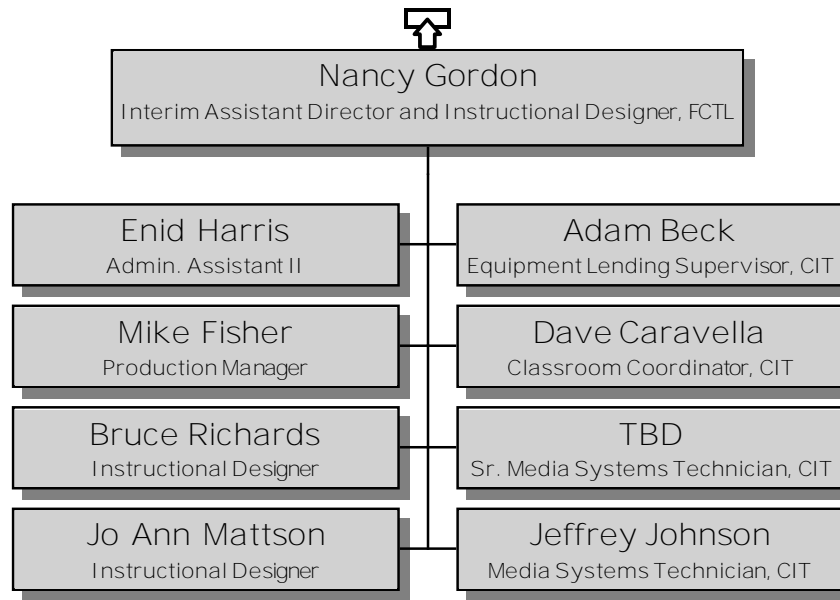

Provost Organizational Chart

Last Modified 5/3/2012

Kelly Cara
Assessment Research Coordinator

Susan Willingham
Admin. Assistant II

Valerie Cummings
Director of Publications and Marketing

Phillip Secca
Sr. Graphic Designer

Gary Rader
Director Online Ed Dev & Policy

Teressa Arnette
Administrative Asst II