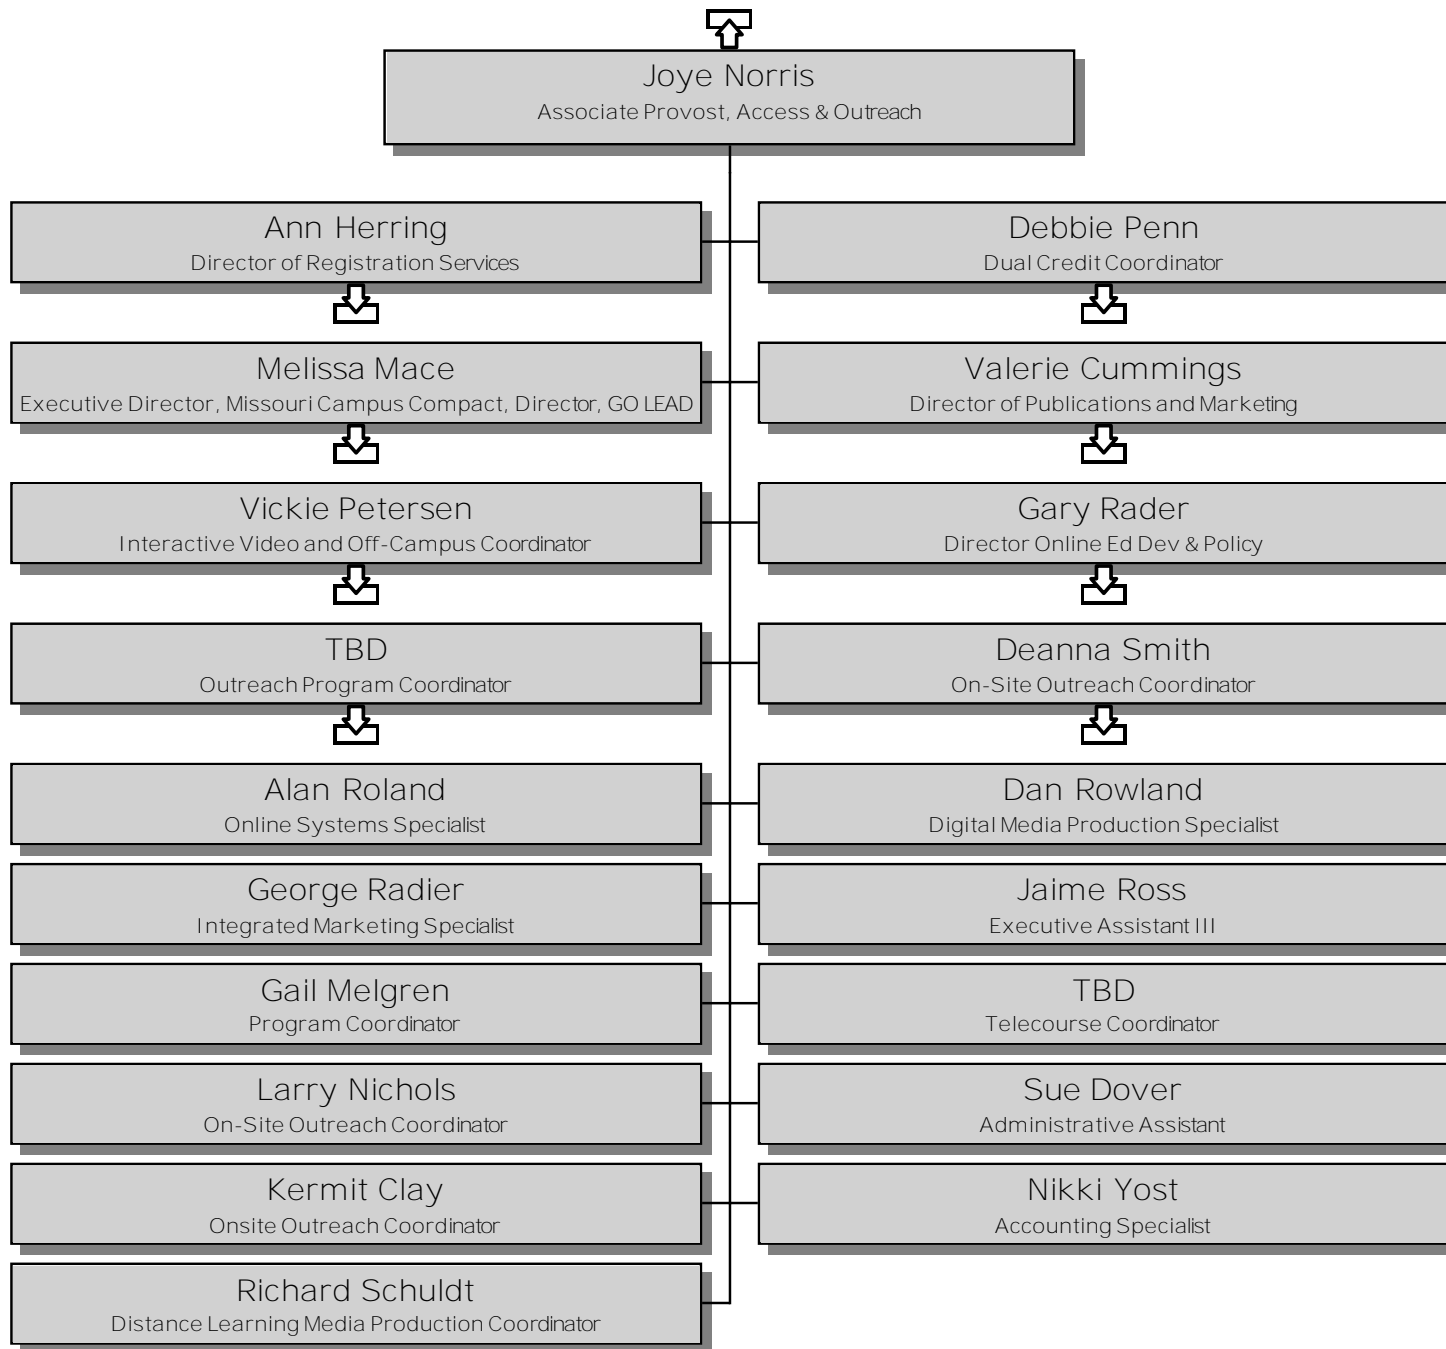

Provost Organizational Chart

Last Modified 5/3/2012

Kelly Cara
Assessment Research Coordinator

Susan Willingham
Admin. Assistant II

Valerie Cummings
Director of Publications and Marketing

Phillip Secca
Sr. Graphic Designer