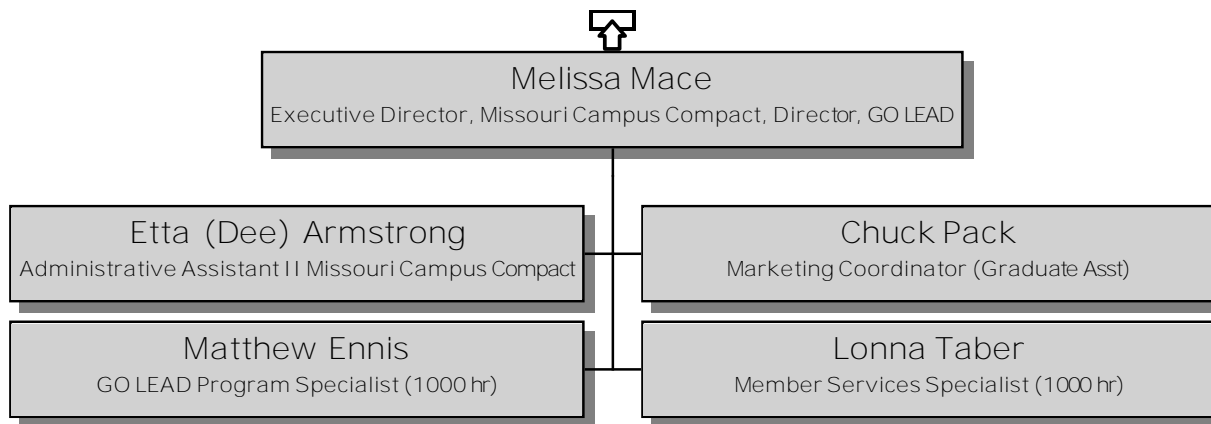

Provost Organizational Chart

Last Modified 5/3/2012

Kelly Cara
Assessment Research Coordinator

Susan Willingham
Admin. Assistant II

Valerie Cummings
Director of Publications and Marketing

Phillip Secca
Sr. Graphic Designer

Gary Rader
Director Online Ed Dev & Policy

Teressa Arnette
Administrative Asst II