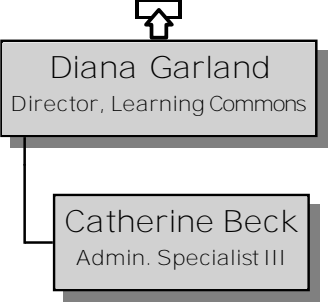

Provost Organizational Chart

Last Modified 5/3/2012

Kelly Cara
Assessment Research Coordinator

Susan Willingham
Admin. Assistant II

Valerie Cummings
Director of Publications and Marketing

Phillip Secca
Sr. Graphic Designer

Gary Rader
Director Online Ed Dev & Policy

Teressa Arnette
Administrative Asst II