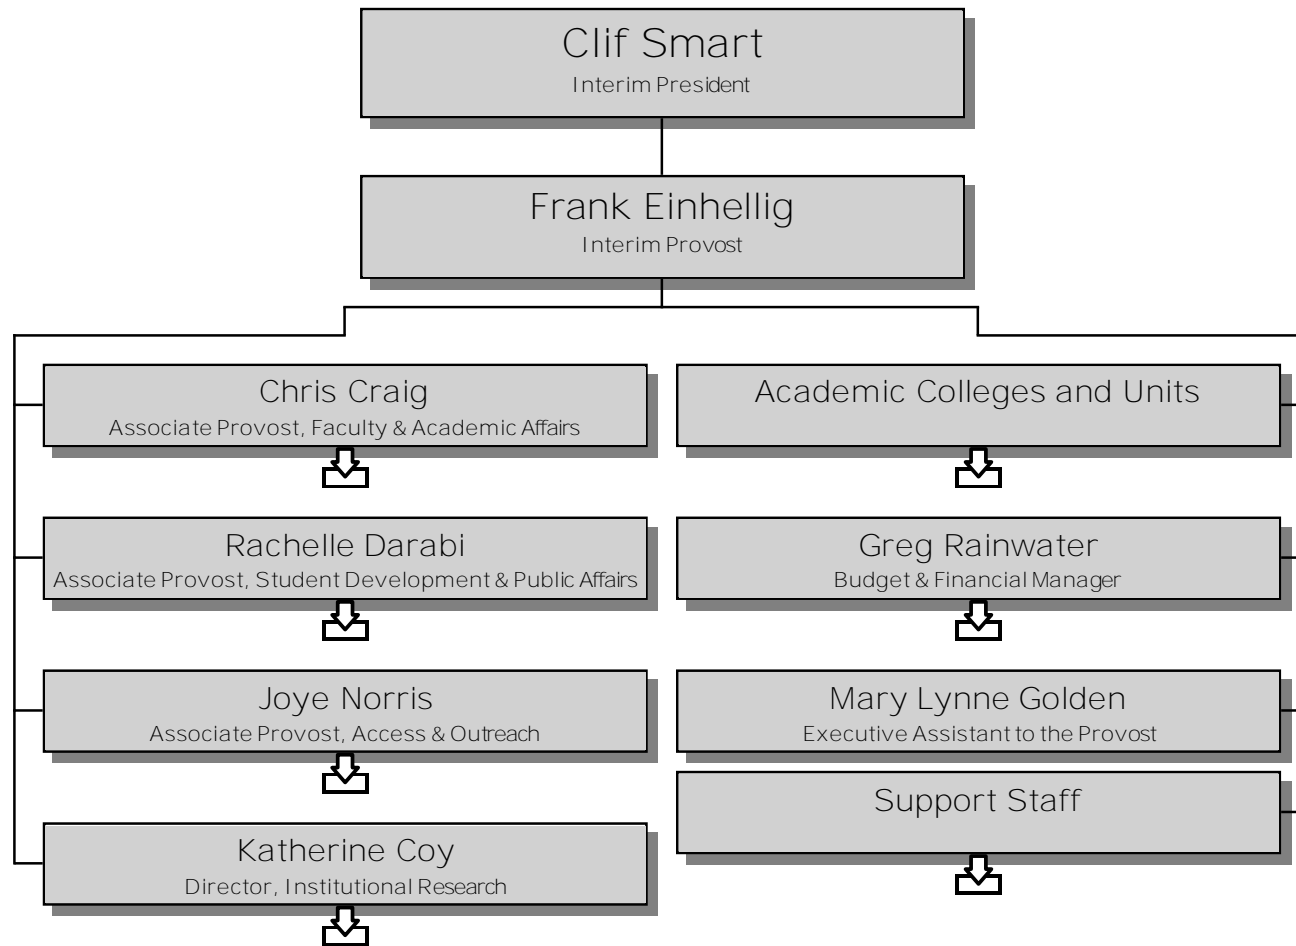

Provost Organizational Chart

Last Modified 5/3/2012

Kelly Cara
Assessment Research Coordinator

Susan Willingham
Admin. Assistant II

Valerie Cummings
Director of Publications and Marketing

Phillip Secca
Sr. Graphic Designer

Gary Rader
Director Online Ed Dev & Policy

Teressa Arnette
Administrative Asst II